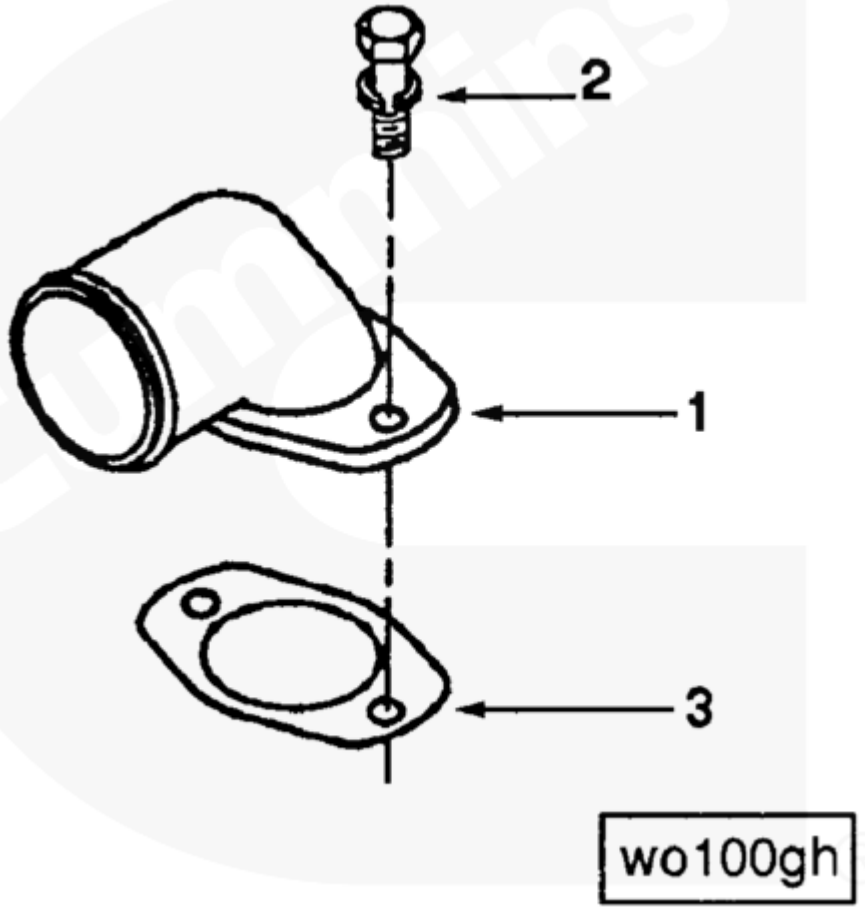

Parts Catalog - Option Detail

Electronic Parts Catalog - Option Detail				
Option	Group	Graphic	Film Card	Date
WO1091	08.07.1	wo100gh	FF	17-JUL-90
Engines	G855, G855 CM558, GTA855 CM558 (CM2358) G101, N14 CELECT, N14 CELECT PLUS, N14 MECHANICAL, NH/NT 855, QSM11 CM876 M101, QSM11 CM876 M102M, QSN14 CM876 N103, QSN14 CM876 N105, QSNT14 CM876 N102			

©Cummins Inc

[SMALL](#) | [MEDIUM](#) | [LARGE](#)

Cart	Ref No	Part Number	Part Description	Required	Remarks
View My Cart					
		WO1091	Water Outlet Connection		2.50 inch O.D 90...(More)
					degree water outlet
					connection.

<input type="checkbox"/>	1	215528	Water Outlet Connection	1	
<input type="checkbox"/>	2	3010595	Captive Washer Cap Screw	2	3/8 - 16 X 1 in.
<input type="checkbox"/>	3	3019158	Radiator Gasket	1	

© 2019 Cummins Inc., Box 3005, Columbus, IN 47202-3005 U.S.A.
 Terms of Use and Disclaimers | Recommended System Requirements
 Need Assistance? Please click on the Contact Us button in the top right corner of any page.